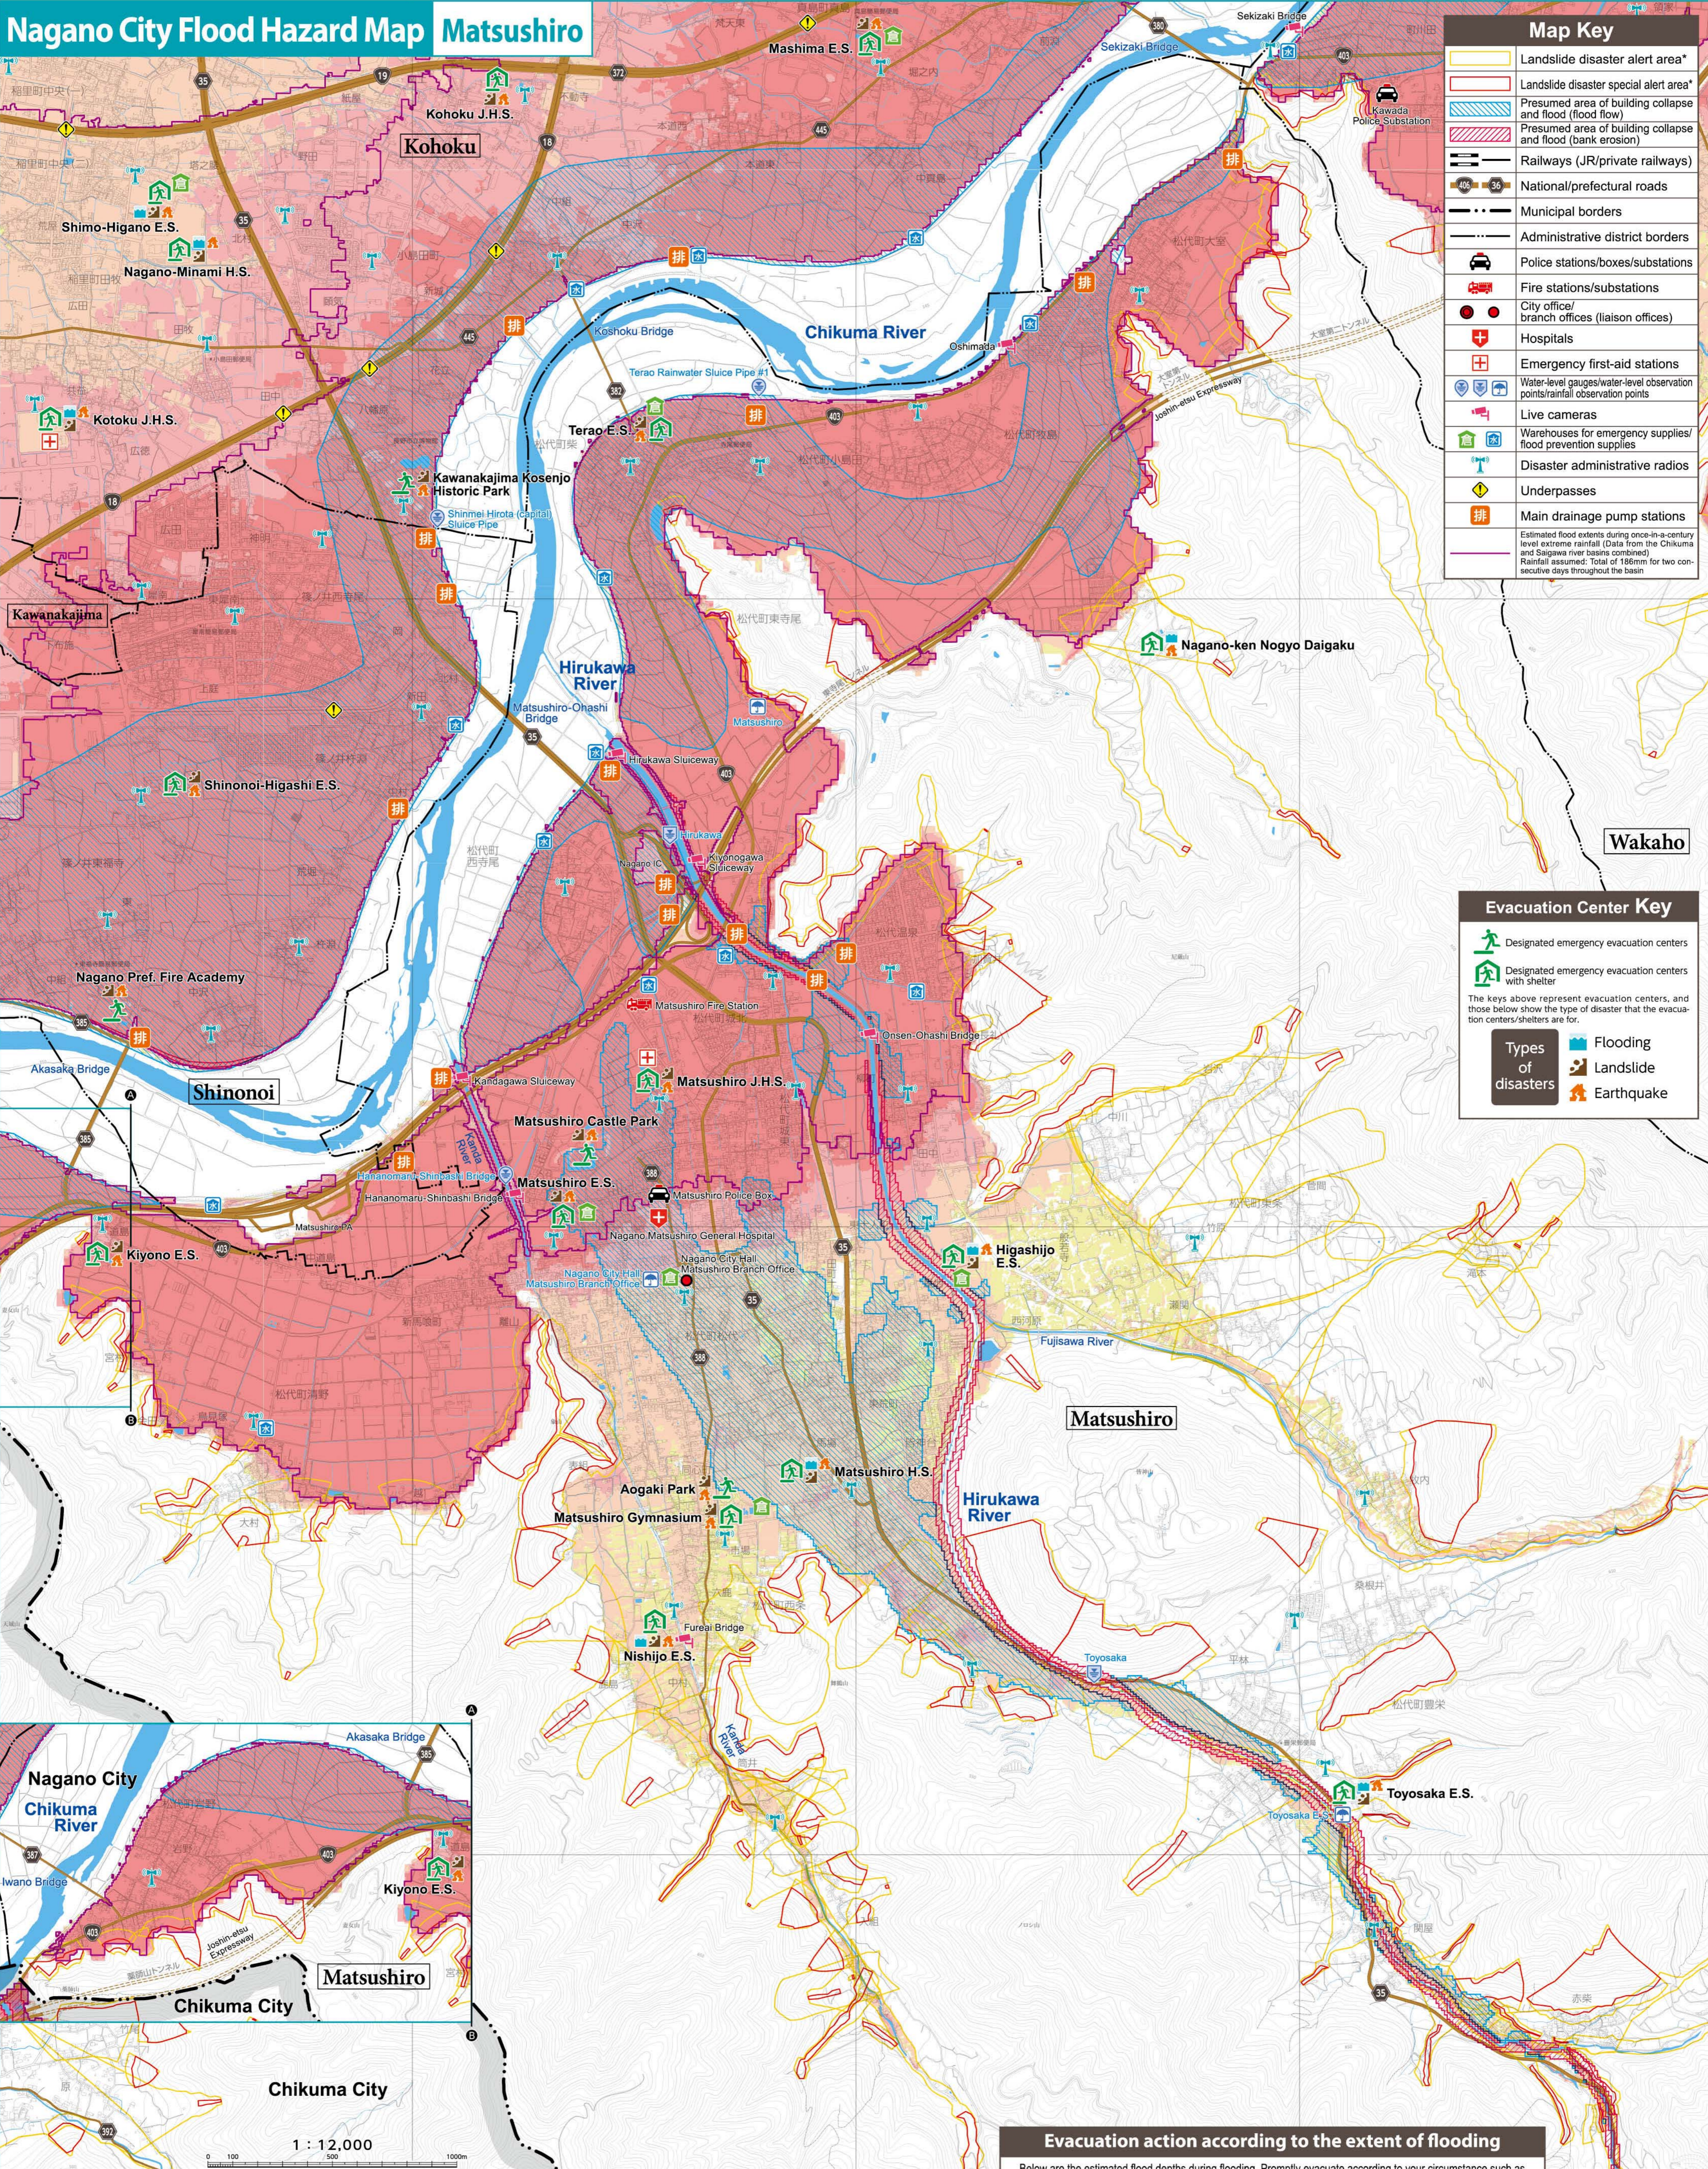

Nagano City Flood Hazard Map Matsushiro

Map Key

- Landslide disaster alert area*
- Landslide disaster special alert area*
- Presumed area of building collapse and flood (flood flow)
- Presumed area of building collapse and flood (bank erosion)
- Railways (JR/private railways)
- National/prefectural roads
- Municipal borders
- Administrative district borders
- Police stations/boxes/substations
- Fire stations/substations
- City office/branch offices (liaison offices)
- Hospitals
- Emergency first-aid stations
- Water-level gauges/water-level observation points/rainfall observation points
- Live cameras
- Warehouses for emergency supplies/flood prevention supplies
- Disaster administrative radios
- Underpasses
- Main drainage pump stations

Estimated flood extents during once-in-a-century level extreme rainfall (Data from the Chikuma and Saigawa river basins combined)
Rainfall assumed: Total of 168mm for two consecutive days throughout the basin

- Types of disasters: Flooding, Landslide, Earthquake

List of Evacuation Centers

Designated emergency evacuation centers (*: doubles as designated evacuation shelter)	Disasters that may require evacuation			Map coordinates	Designated emergency evacuation centers (*: doubles as designated evacuation shelter)	Disasters that may require evacuation			Map coordinates
	Flooding	Landslide	Earthquake			Flooding	Landslide	Earthquake	
Shinonoi-Higashi E.S. ★	x	o	o	A2	Toyosaka E.S. ★	o	o	o	D3
Nagano Pref. Fire Academy	x	o	o	A2	Higashijo E.S. ★	o	o	o	C3
Matsushiro E.S. ★	x	o	o	B2	Terao E.S. ★	x	o	o	B1
Matsushiro J.H.S. ★	x	o	o	B2	Nagano-ken Nogyo Daigaku ★	o	x	o	C2
Matsushiro Castle Park	x	o	o	B2	Kohoku J.H.S. ★	x	o	o	B1
Kiyono E.S. ★	x	o	o	A3	Mashima E.S. ★	x	o	o	C1
Nishijo E.S. ★	o	o	o	B3	Kawanakajima Kosenjo Historic Park	x	o	o	A1
Matsushiro H.S. ★	o	o	o	B3	Shimo-Higano E.S. ★	o	o	o	A1
Matsushiro Gymnasium ★	x	o	o	B3	Kotoku J.H.S. ★	o	o	o	A1
Aogaki Park	x	o	o	B3	Nagano-Minami H.S. ★	o	o	o	A1