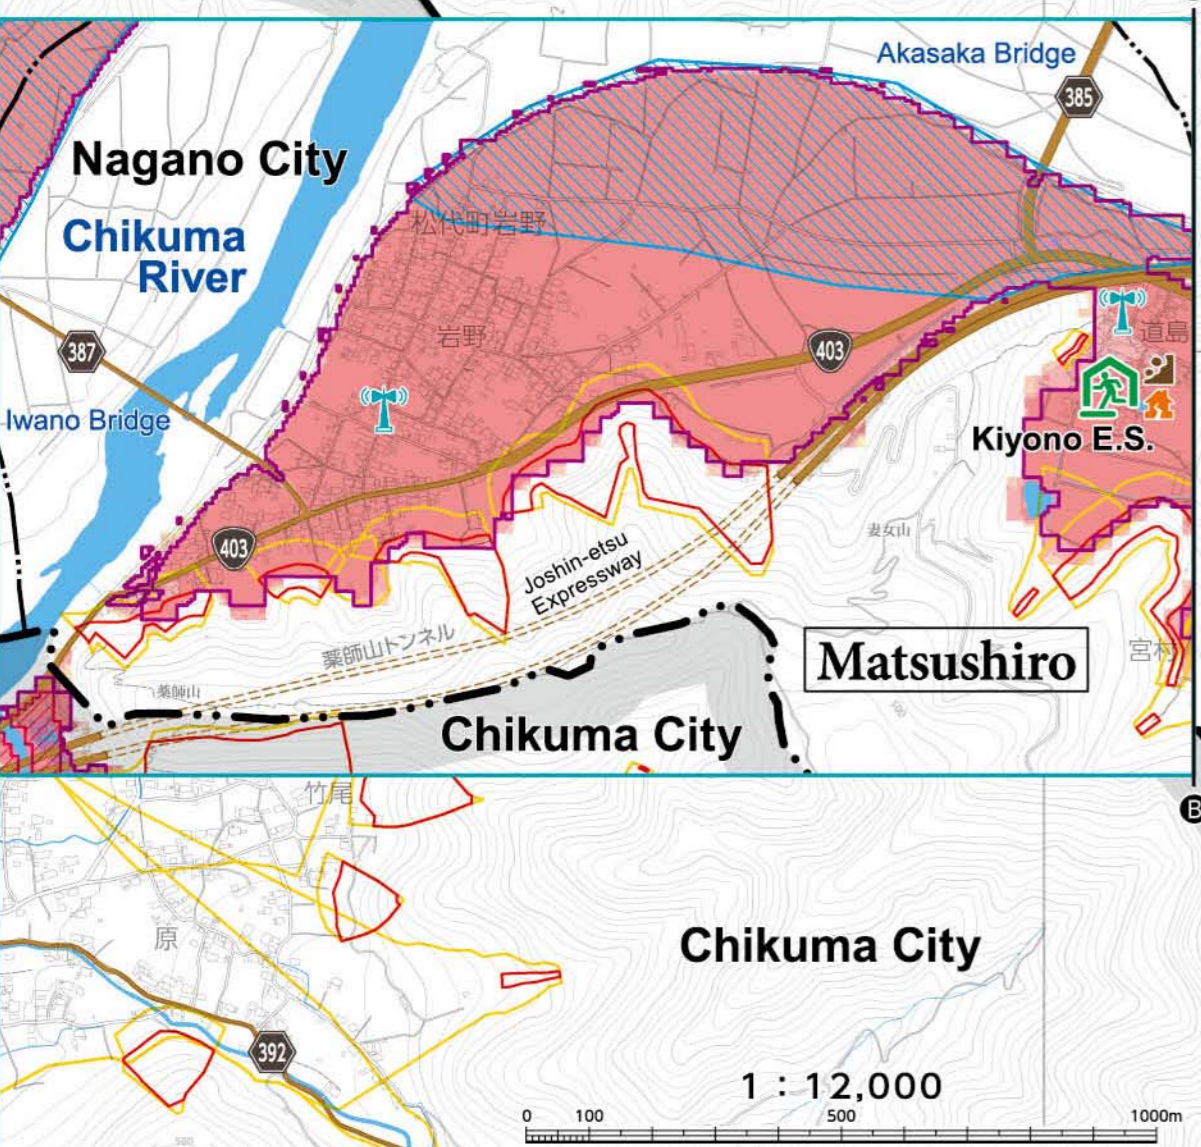

List of Evacuation Centers

Designated emergency evacuation centers (*: doubles as designated evacuation shelter)	Disasters that may require evacuation			Map coordinates	Designated emergency evacuation centers (*: doubles as designated evacuation shelter)	Disasters that may require evacuation			Map coordinates
	Flooding	Landslide	Earthquake			Flooding	Landslide	Earthquake	
Shinonoi-Higashi E.S. ★	x	o	o	A2	Toyosaka E.S. ★	o	o	o	D3
Nagano Pref. Fire Academy	x	o	o	A2	Higashijo E.S. ★	o	o	o	C3
Matsushiro E.S. ★	x	o	o	B2	Terao E.S. ★	x	o	o	B1
Matsushiro J.H.S. ★	x	o	o	B2	Nagano-ken Nogyo Daigaku ★	o	x	o	C2
Matsushiro Castle Park	x	o	o	B2	Kohoku J.H.S. ★	x	o	o	B1
Kiyono E.S. ★	x	o	o	A3	Mashima E.S. ★	x	o	o	C1
Nishijo E.S. ★	o	o	o	B3	Kawanakajima Kosenjo Historic Park	x	o	o	A1
Matsushiro H.S. ★	o	o	o	B3	Shimo-Higano E.S. ★	o	o	o	A1
Matsushiro Gymnasium ★	x	o	o	B3	Kotoku J.H.S. ★	o	o	o	A1
Aogaki Park	x	o	o	B3	Nagano-Minami H.S. ★	o	o	o	A1