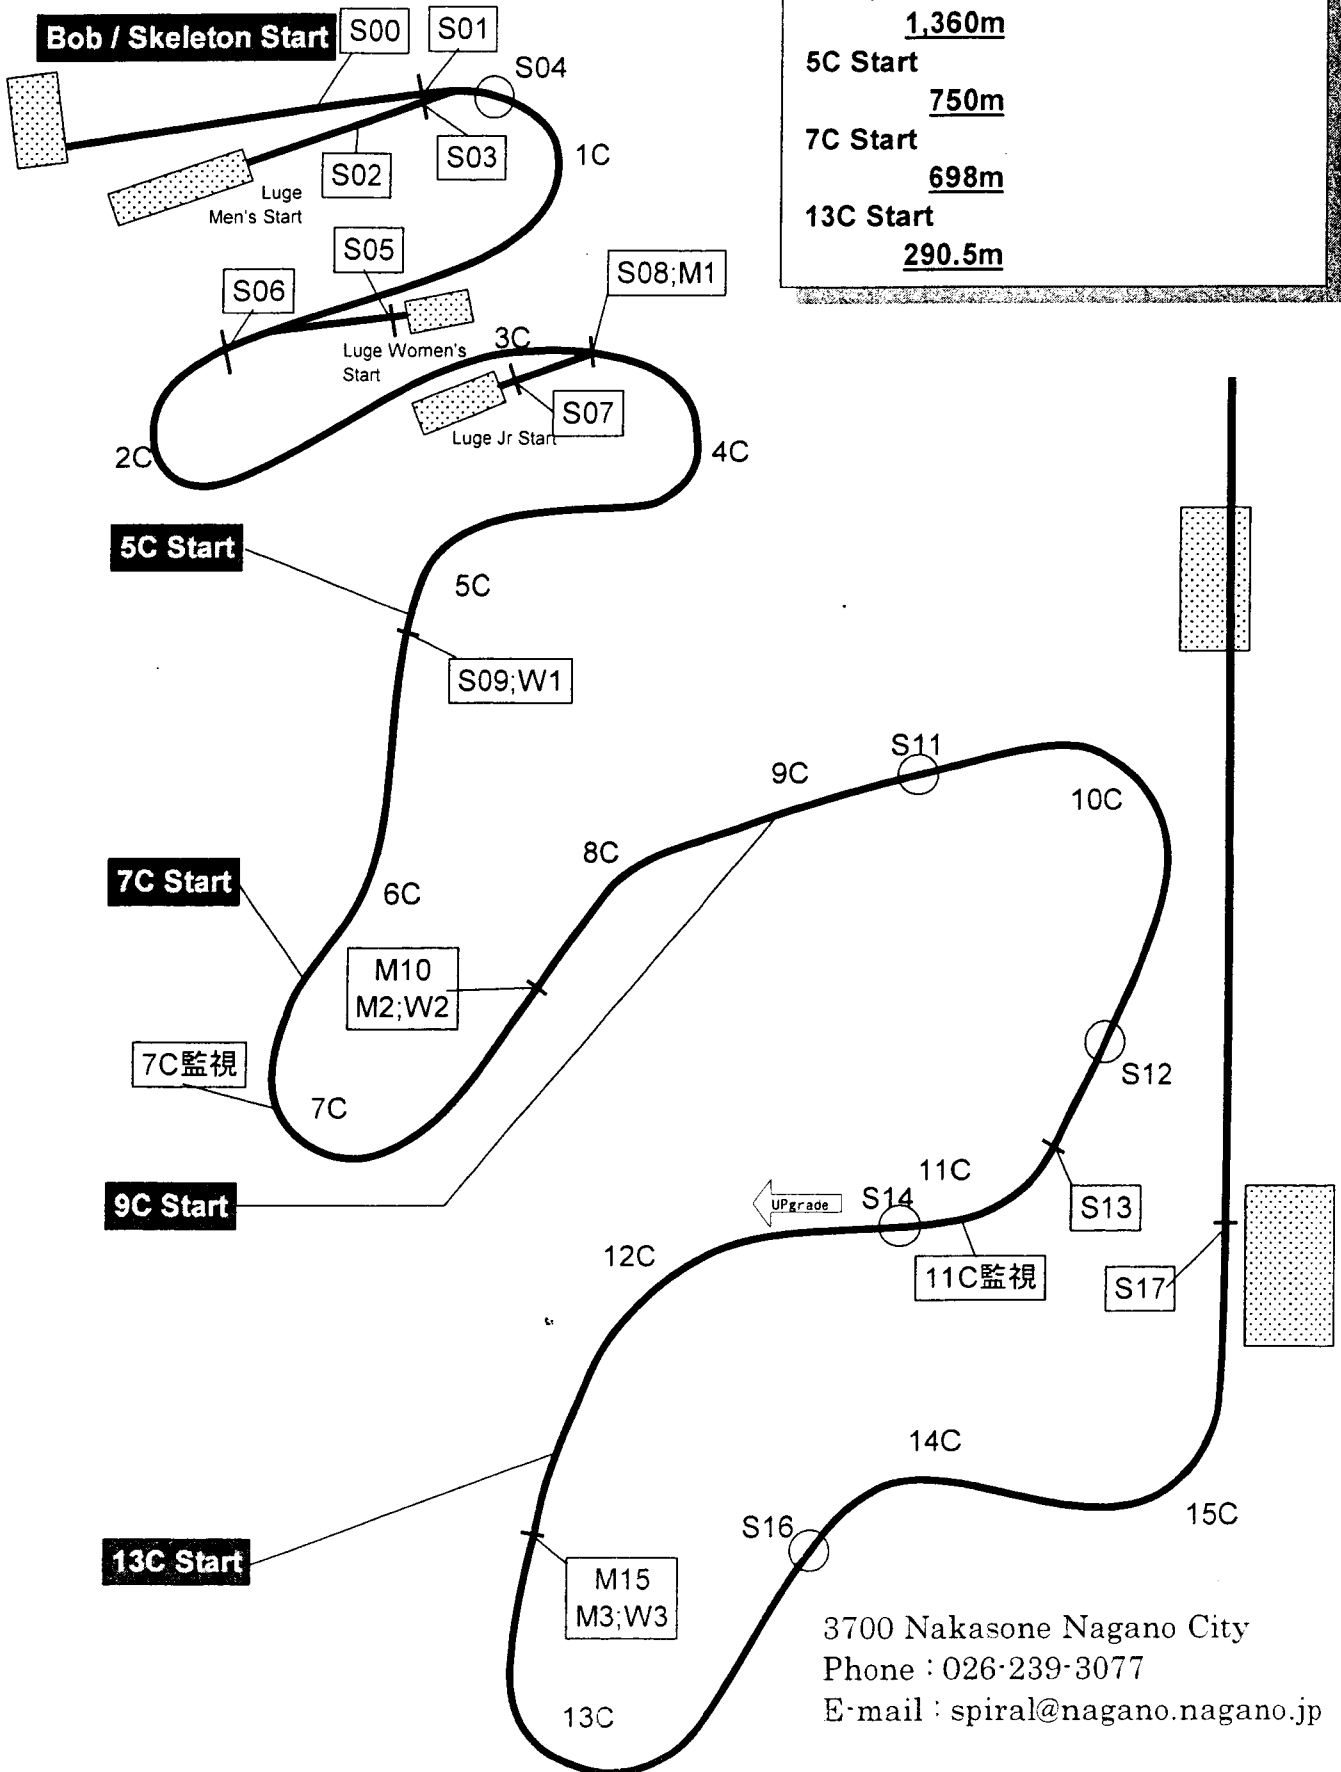

Nagano City Bobsleigh and Luge Track

Spiral

Total length(reinforced concrete):	<u>1,700m</u>
Total level difference:	<u>113m</u>
Competition length:	<u>1,360m</u>
5C Start	<u>750m</u>
7C Start	<u>698m</u>
13C Start	<u>290.5m</u>