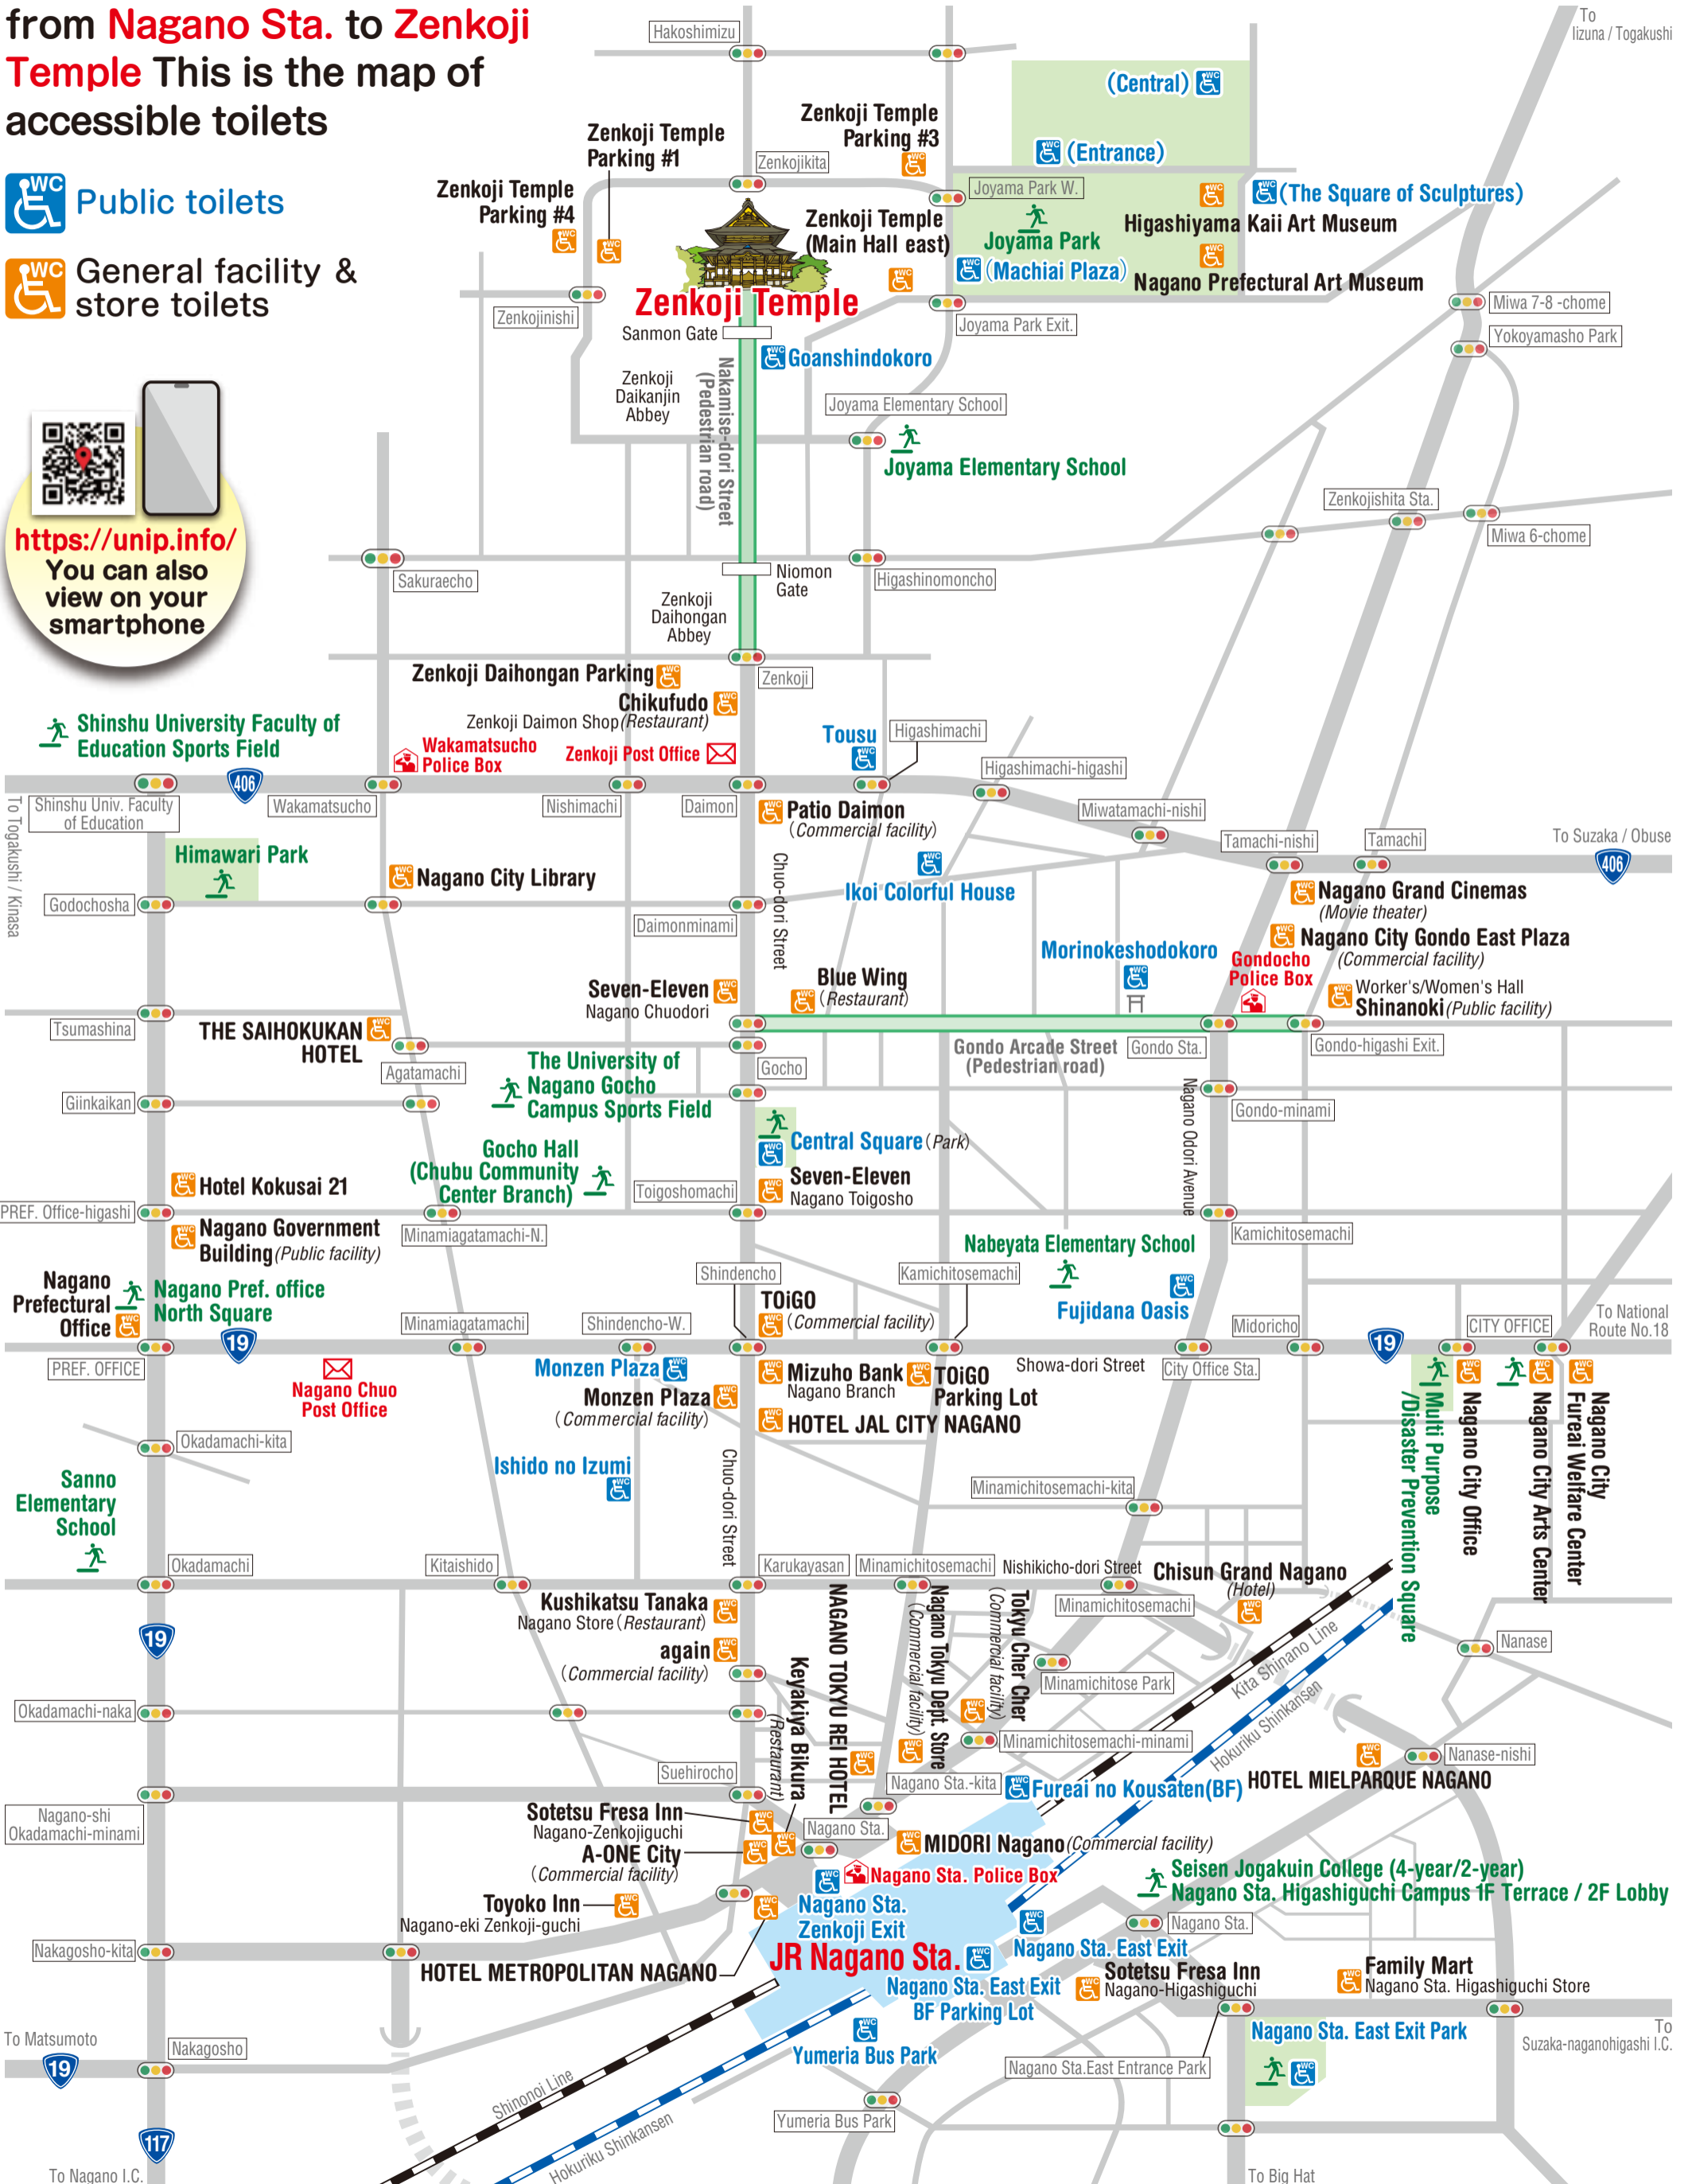

Nagano City Accessible Toilet Map

Zenkoji Exit

from Nagano Sta. to Zenkoji Temple This is the map of accessible toilets

 Public toilets

 General facility & store toilets

<https://unip.info/>
You can also view on your smartphone

 Designated emergency evacuation site

"Produced by Handicapped Persons' Welfare Section / Health and Welfare Department / Nagano City"
〒380-8512 1613 Midori-cho, Ozatsuruga, Nagano City TEL : 026-224-5030
This map is based on a survey conducted in September 2021